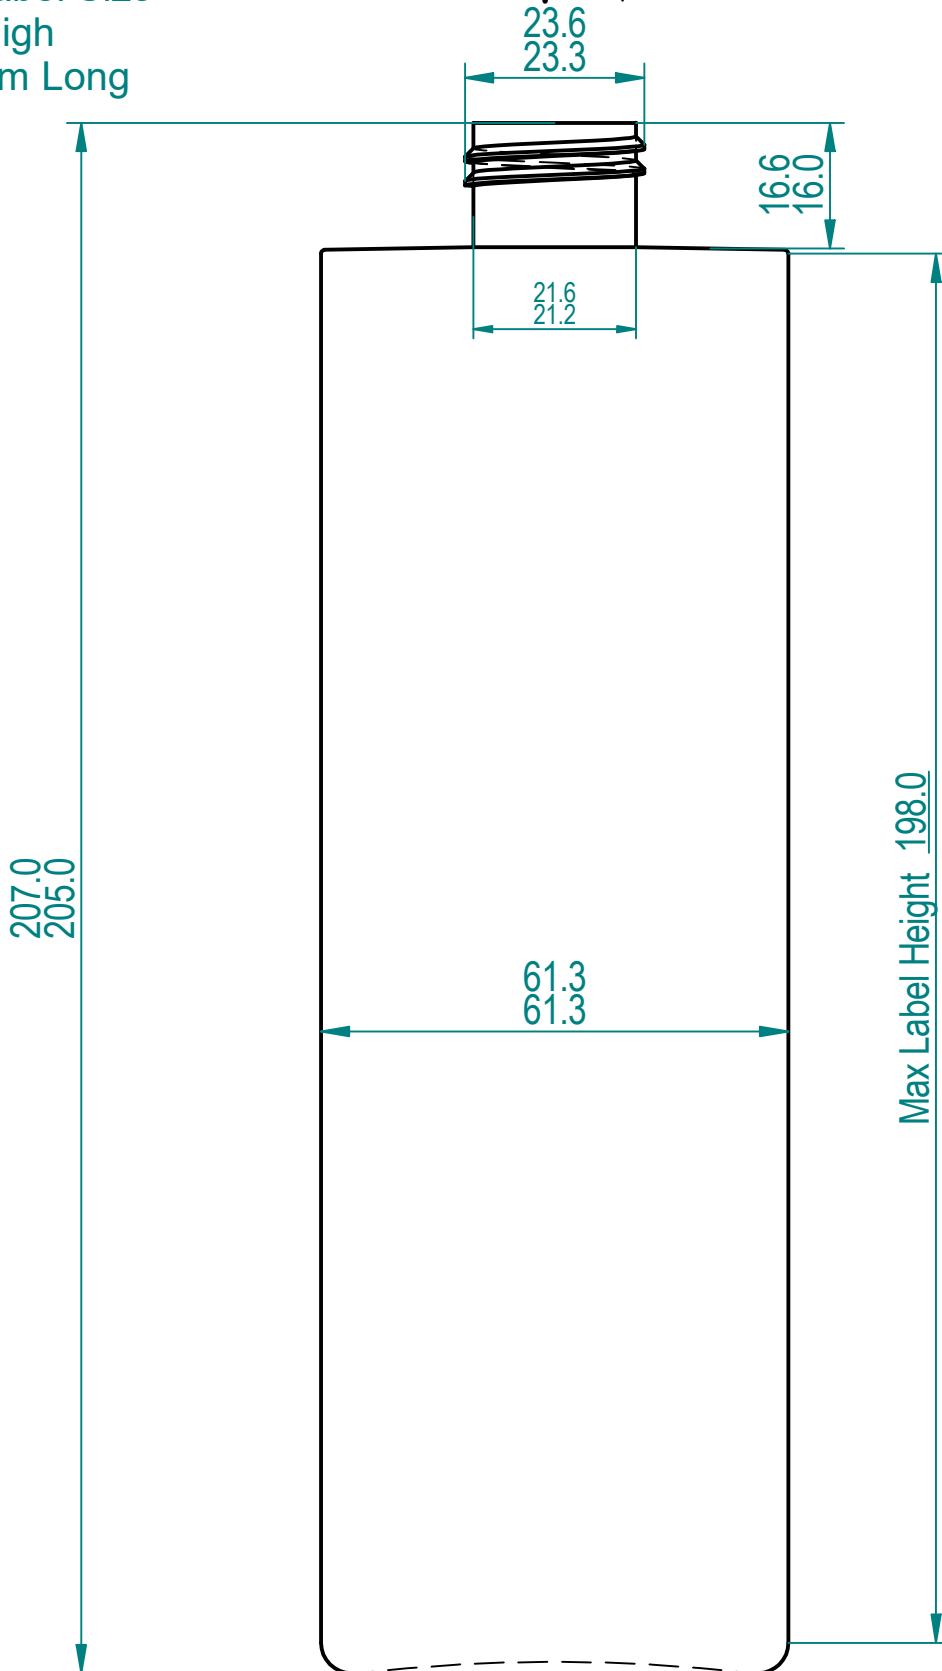

REVISION HISTORY

REV	DESCRIPTION	DATE

Max label Size  
178 High  
188mm Long

UNLESS OTHERWISE SPECIFIED  
DIMENSIONS ARE IN MILLIMETERS  
ANGLES ±X.X°  
2 PL ±X.XX 3 PL ±X.XXX

	DRAWN	DATE	 TITLE 500ml Solara Cyl 24410
NAME	jdcla	08/Jul/26	
CHECKED		JC	
SCALE	1 : 1	SHEET 1 OF 1	
SIZE A4	FILE NAME: bottle.dft		
		REV	1